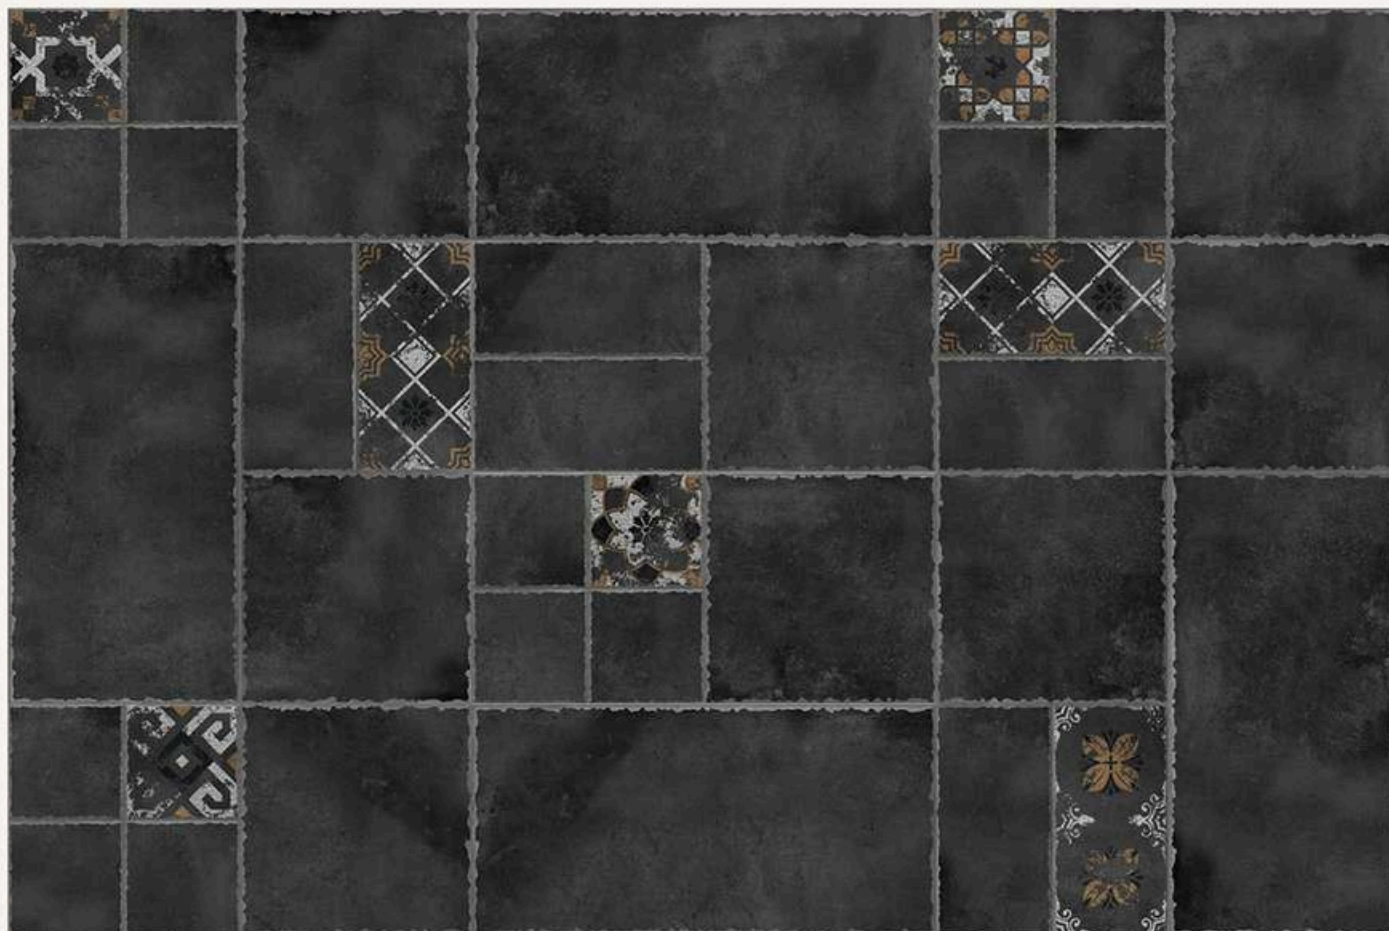

Preview

298x
600mm

Finish
Matt

Random
12

LUXERA
SURFACE
CRAFTING THE ERA OF LUXURY

Features

Water
Absorption

High Strength

Maintenance
Free

Chemical
Resistance

Abrasion
Resistance

→ ← 12mm
Thickness