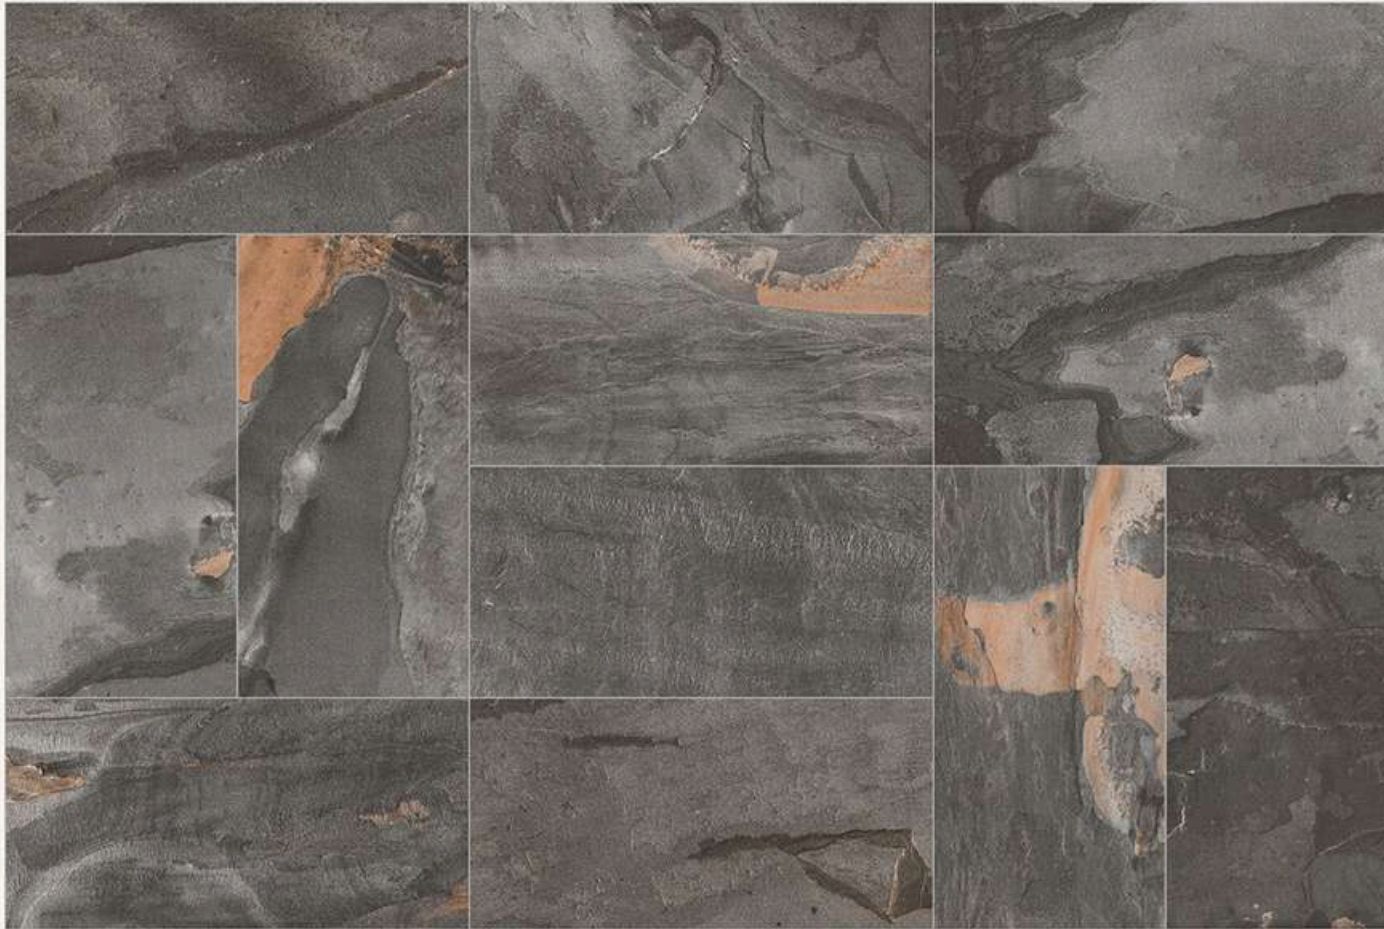

Preview

298x
600mm

Finish
Matt

Random
27

LUXERA
SURFACE
CRAFTING THE ERA OF LUXURY

Features

Water
Absorption

High Strength

Maintenance
Free

Chemical
Resistance

Abrasion
Resistance

→ ← 12mm
Thickness