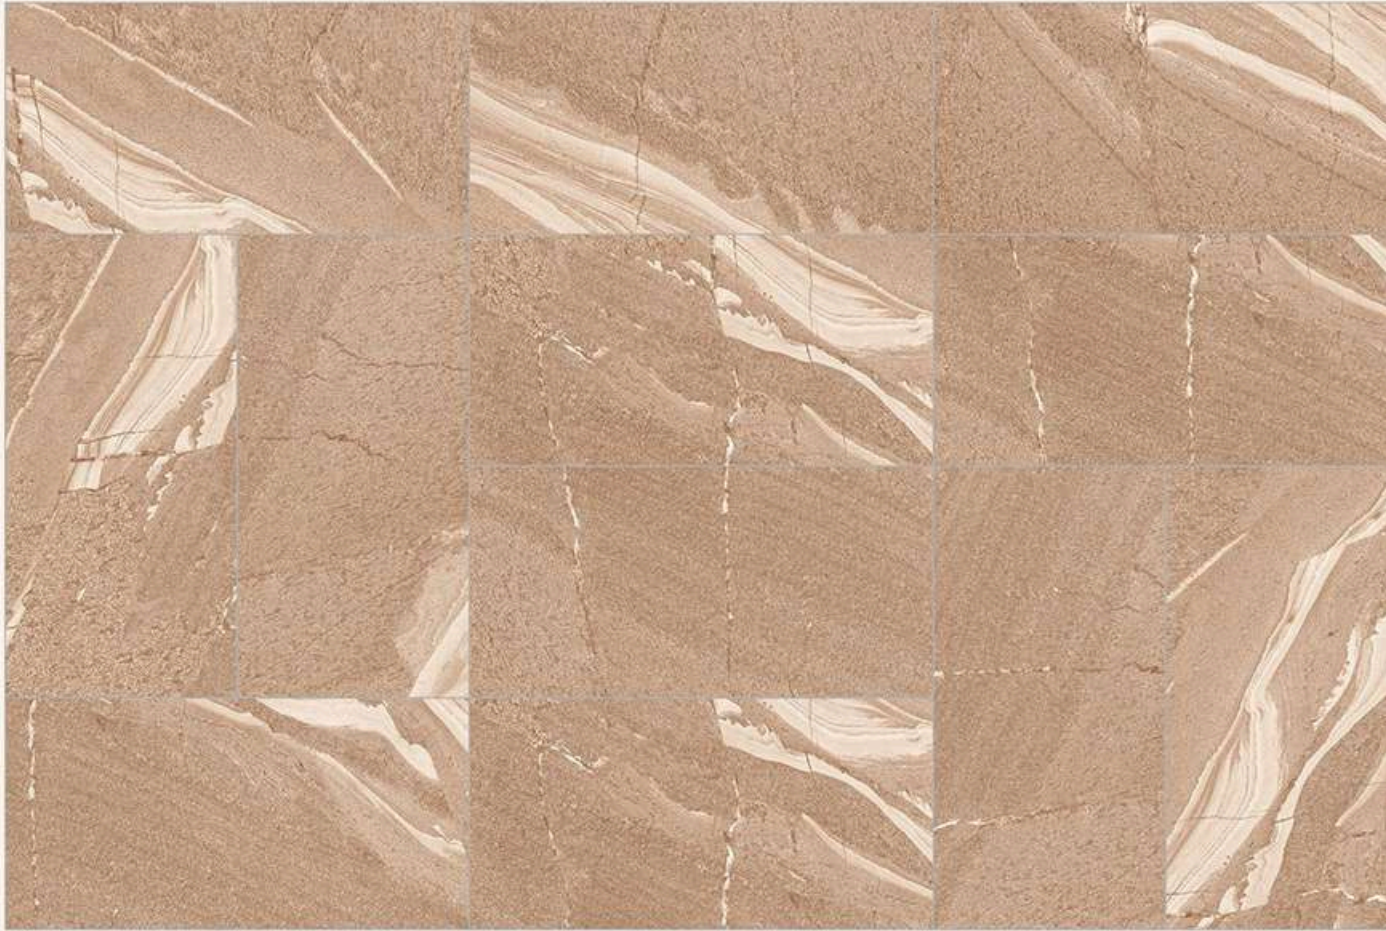

Preview

298x
600mm

Finish
Matt

Random
20

LUXERA
SURFACE
CRAFTING THE ERA OF LUXURY

Features

Water
Absorption

High Strength

Maintenance
Free

Chemical
Resistance

Abrasion
Resistance

→ ← 12mm
Thickness